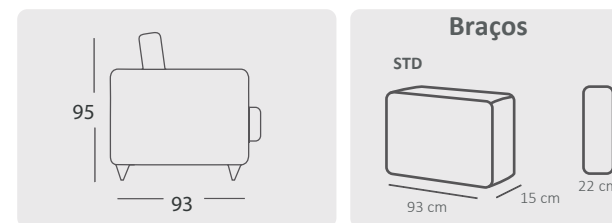

As medidas apresentadas podem variar +- 5cm
The measurements could change +- 5 cm.