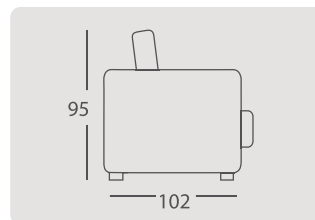

As medidas apresentadas podem variar +- 5cm
The measurements could change +- 5 cm.