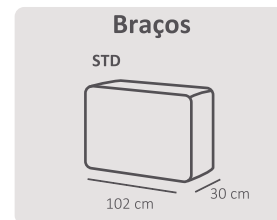

As medidas apresentadas podem variar +- 5cm
The measurements could change +- 5 cm.