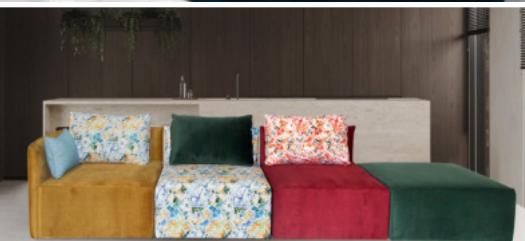

Polestar

stoffus
world design