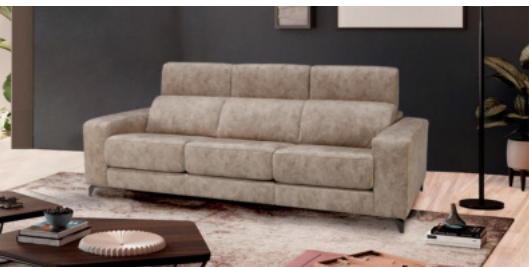

Kaiser

stoffus®
world design